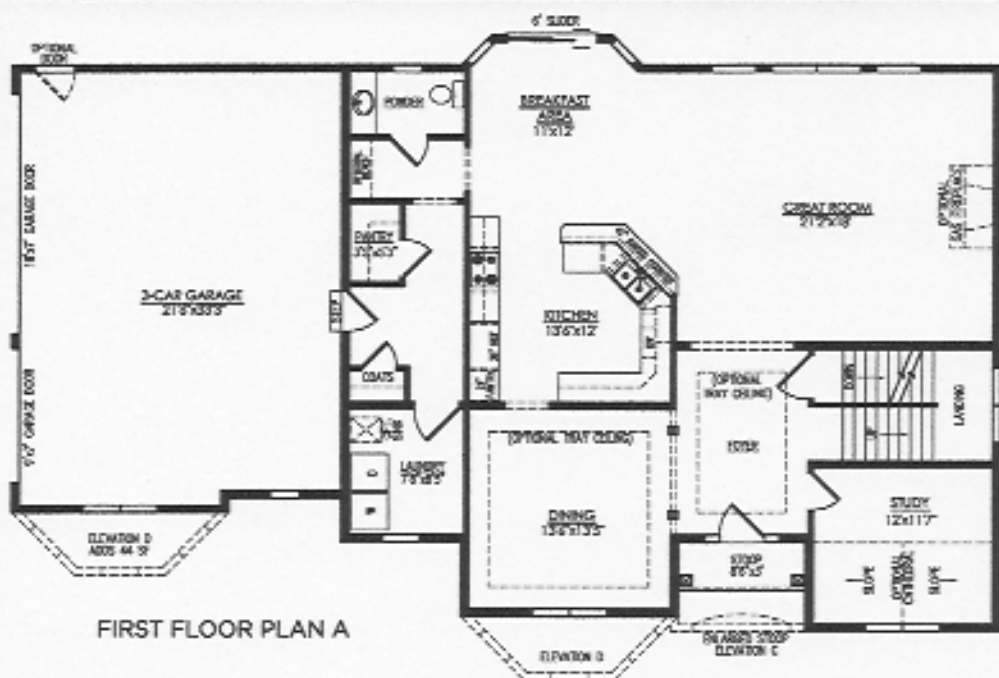

# THE LAMONT MODEL

3,210 SQ. FEET  
4 BEDROOMS  
3-1/2 BATHS

CUSTOM  
**HOME**  
DESIGN GROUP BUILDS

[WWW.CUSTOMHOMEGROUP.COM](http://WWW.CUSTOMHOMEGROUP.COM)

©2011 Custom Home Group Inc. Renderings are artists' conceptions only. Floor plans and elevations are subject to change without notice. Construction plans will always take priority over artwork.