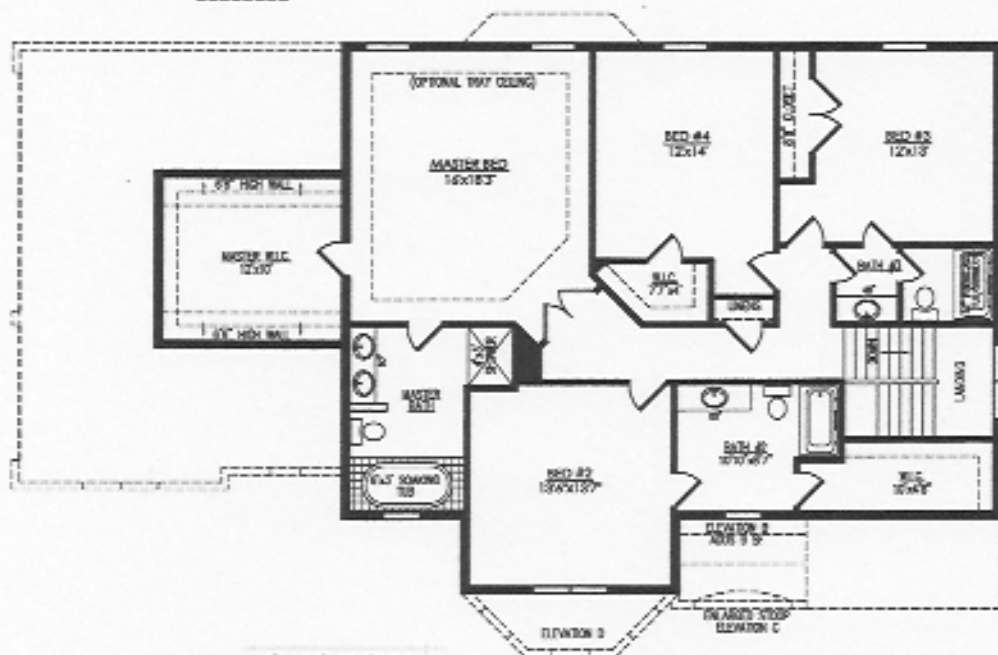

# THE LAMONT MODEL

3,210 SQ. FEET  
4 BEDROOMS  
3-1/2 BATHS

CUSTOM  
**HOME**  
DESIGN GROUP BUILDS

[WWW.CUSTOMHOMEGROUP.COM](http://WWW.CUSTOMHOMEGROUP.COM)

©2011 Custom Home Group Inc. Renderings are artists' conceptions only. Floor plans and elevations are subject to change without notice. Construction plans will always take priority over artwork.